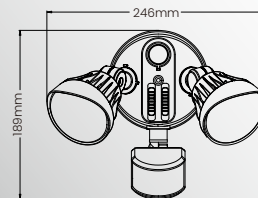

WhatsApp Us