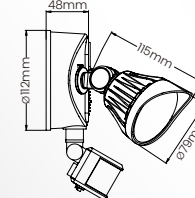

WhatsApp Us