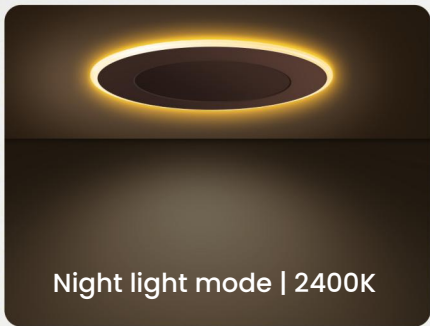

3WT+3CCT LED Downlight With Night Mode

SQ525

Model	Wattage	Lumens	CCT(K)	Efficiency	PF	Material
DL-SQ525-108D3	4W/ 6W/ 8W	680/ 750/ 700lm	3000/ 4000/ 6500K	85m/W	0.7	PP/PC

3CCT

IP44

220-240V-50/60HZ

DIM

90°