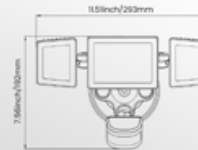

3-HEAD SECURITY LIGHT WITH NIGHT LIGHT

Ideal for home exterior walls

2400K

Convenient design
Saving energy and
low invalid power

Night Mode Light

2400K

Convenient design
Saving energy and low invalid power.

WL-YD5S-244P

Wattage	40W+4W	PF	0.5
Lumens	4000/4400/4200LM	Detection Range	150°, 12m max
CCT(K)	3000/4000/6500K	Working Mode	AUTO/D2D/ON-TIME
Efficiency	100lm/W	Material	PC
Duration	8s-10min	Operating	-25~40°C