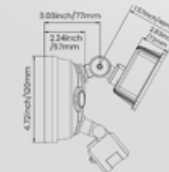

WhatsApp Us