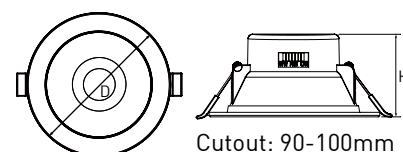

Anti-Glare Colour Changeable Dimmable LED Downlight With Lens

SPECIFICATIONS

| | |
|-----------------|-------------------|
| Code | DL-SI230AG-110D3 |
| Wattage | 10W |
| CCT(K) | 3000K/4000K/5700K |
| Lumens | 900lm |
| Efficiency | 80lm/W |
| CRI | > 80 |
| Beam Angle | 110° |
| Input | 220-240V~50/60Hz |
| Dimmable | Yes |
| Operating Temp. | -20°C ~+45°C |
| Dimension(DxH) | 113x55mm |
| Material | Nylon+Aluminum+PC |

Low Glare Colour Changeable Dimmable LED Downlight

SPECIFICATIONS

| | |
|-----------------|-------------------|
| Code | DL-SI230R-110D3 |
| Wattage | 10W |
| CCT(K) | 3000K/4000K/5700K |
| Lumens | 900lm |
| Efficiency | 90lm/W |
| CRI | > 80 |
| Beam Angle | 110° |
| Input | 220-240V~50/60Hz |
| Dimmable | Yes |
| Operating Temp. | -20°C ~+45°C |
| Dimension(DxH) | 119x61mm |
| Material | Nylon+Aluminum+PC |