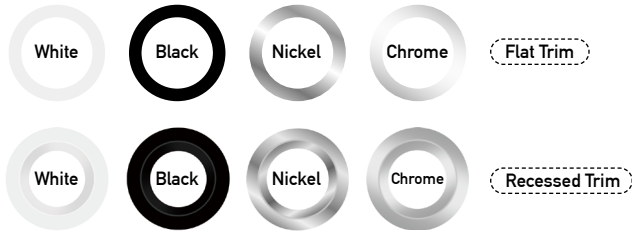

# Slimline Smart LED Downlight

## FINISH COLOUR

## SPECIFICATIONS

Code	DL-SH330-110D5
Wattage	10W
CCT(K)	3000K-5700K&RGB
Lumens	750lm
Efficiency	75lm/W
CRI	> 80
Beam Angle	110°
Input	220-240V~50/60Hz
Dimmable	Yes
Operating Temp.	-20°C ~+45°C
Dimension(DxH)	113.5x50mm
Material	Nylon + Aluminum+PC