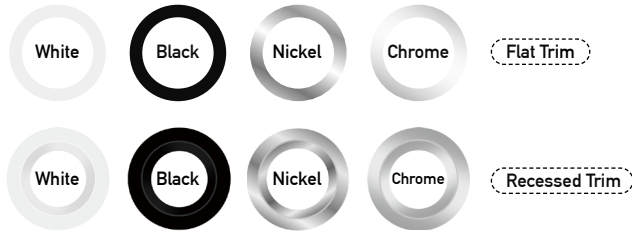

## Slimline Smart LED Downlight

### FINISH COLOUR

### SPECIFICATIONS

Code	DL-SH225-108D5	DL-SH230-110D5
Wattage	8W	
CCT(K)	3000K-6500K&RGB	
Lumens	600lm	
Efficiency	75lm/W	
CRI	> 80	
Beam Angle	110°	
Input	220-240V~50/60Hz	
Dimmable	Yes	
Operating Temp.	-20°C ~+45°C	
Dimension(DxH)	94x35mm	113.5x35mm
Material	Nylon + Aluminum+PC	