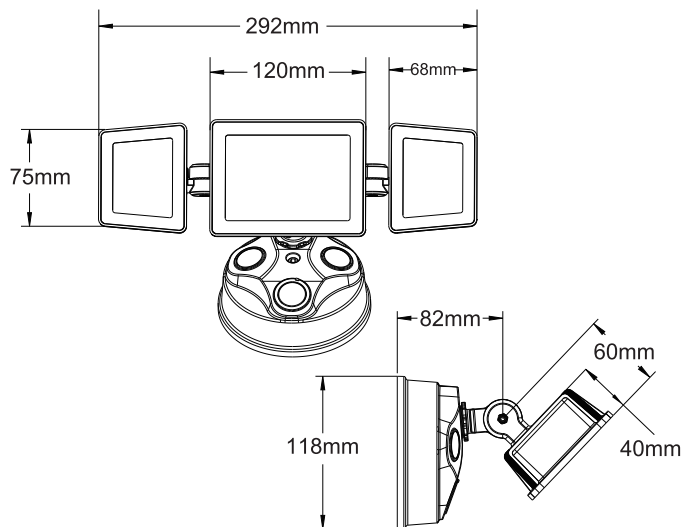

US 3CCT Adjustable LED Security Light

FINISH COLOUR

COLOUR TEMPERATURE

SPECIFICATIONS

Code	WL-YDS-240(WH)	WL-YDS-240(BK)
Wattage	40W	
CCT(K)	3000K/4000K/6500K	
Lumens	3800-4400lm	3400-3800lm
Efficiency	95-110lm/W	85-95lm/W
CRI	> 80	
Beam Angle	90°	
Voltage	110-130V~	
Frequency	60Hz	
Dimmable	No	
Operating Temp.	-20 °C - +45 °C	

DIMENSIONS

PRODUCT MATERIAL

Body: Plastic + Aluminum Diffuser: Tempered Glass