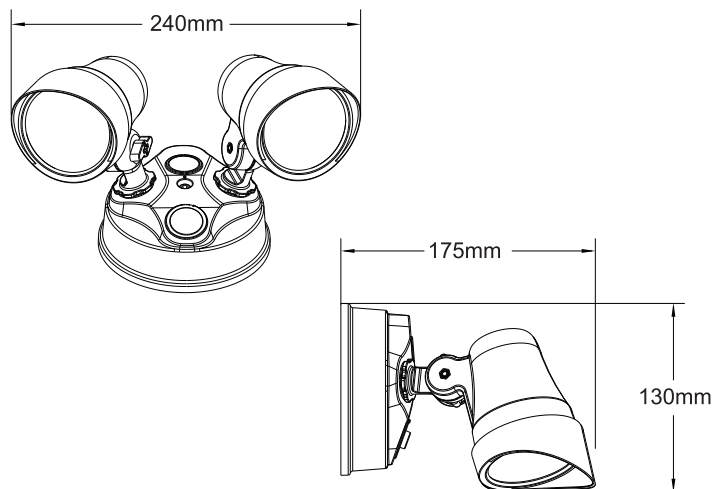

### SPECIFICATIONS

Code	WL-YDR-224(WH)	WL-YDR-224(BK)
Wattage	24W	
CCT(K)	3000K/4000K/6500K	
Lumens	2000-2500lm	1750-1900lm
Efficiency	85-105lm/W	75-80lm/W
CRI	> 80	
Beam Angle	90°	
Voltage	110-130V~	
Frequency	60Hz	
Dimmable	No	
Operating Temp.	-20 C ~ +45 C	

### DIMENSIONS